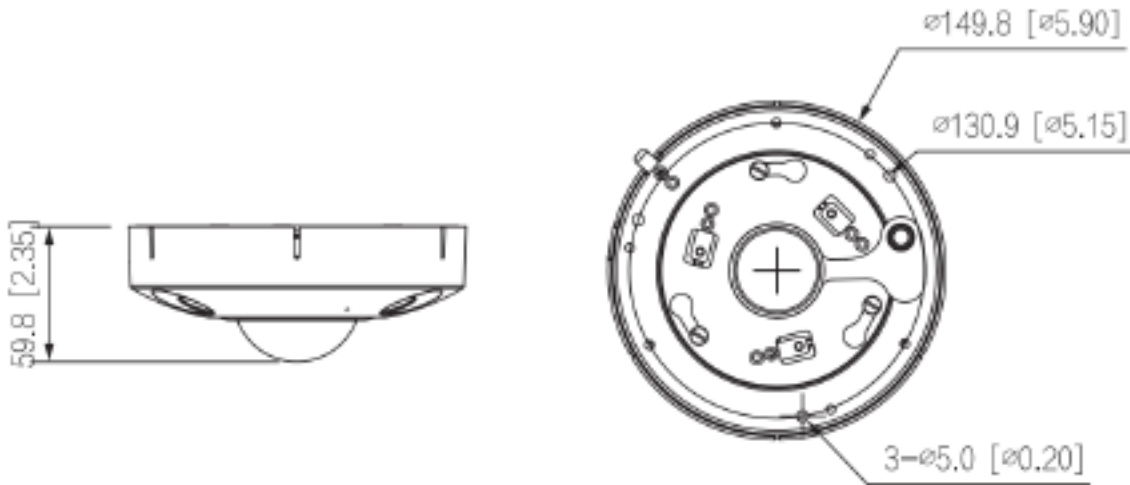

INSD08IRHEM

8 MP H265 360 Degree Network Hemispheric IR Camera W/SD Slot

Product Specifications

Junction Box	Ceiling Mount	Wall Mount
INSX132	INSX300C + INSX100	INSX302 + INSX100

*Design and specifications are subjects to change without notice.